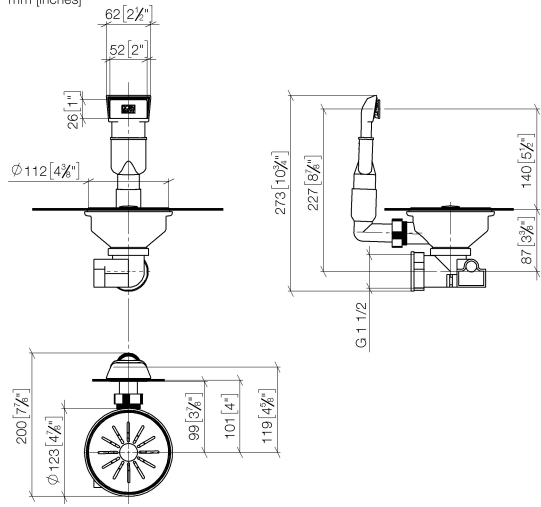

## Pop-up waste and overflow closable by hand - Stainless Steel

---

10 400 003

- 3½" drain valve closable by hand
- concealed overflow
- strainer insert

Only suitable for combining with polished high-grade steel kitchen sinks.

**Pop-up waste and overflow closable by hand - Stainless Steel**

10 400 003

mm [inches]

**Pop-up waste and overflow closable by hand - Stainless Steel**

10 400 003

**Spare parts list**

No.	Item Number	Name	Quantity used	Delivery time
1	90 11 01 200 09-85	connection	1	60
2	90 11 01 200 07-85	plug	1	60
3	90 11 01 200 08-85	casing ( completely )	1	2
4	90 11 01 201 02 90	pipng	1	60