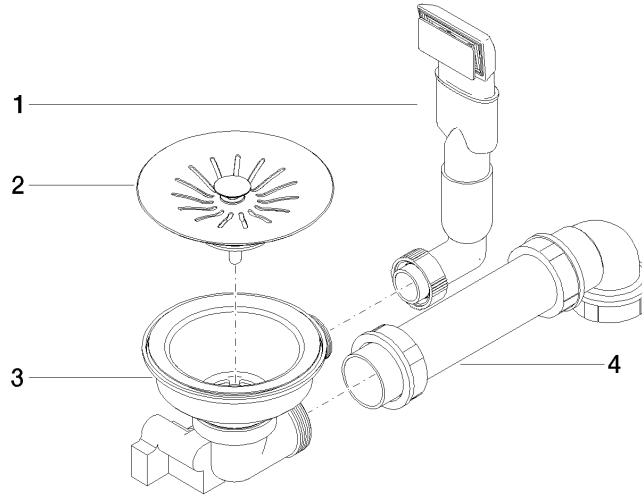

## Pop-up waste and overflow closable by hand - Stainless Steel

---

10 400 003

- 3½" drain valve closable by hand
- concealed overflow
- strainer insert

Only suitable for combining with polished high-grade steel kitchen sinks.

**Pop-up waste and overflow closable by hand - Stainless Steel**

10 400 003

mm [inches]

**Pop-up waste and overflow closable by hand - Stainless Steel**

10 400 003

**Spare parts list**

No.	Item Number	Name	Quantity used	Delivery time
1	90 11 01 200 09-85	connection	1	60
2	90 11 01 200 07-85	plug	1	60
3	90 11 01 200 08-85	casing ( completely )	1	2
4	90 11 01 201 02 90	pipng	1	60